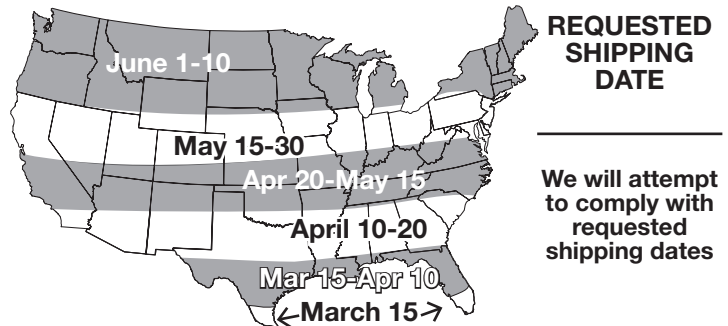

Caladium bulbs should be planted about 2 inches under the soil. If you have no idea about top and bottom just plant it any which way and it will grow.

The following chart shows our recommended planting distances if you are planting a large bed. These spacing distances will typically result in a nice full bed with no gapping between plants. These same measurements also work for row planting.

Grade Bulb	Diameter	Planting Distance
#2	1-1½"	2-4"
#1	1½-2½"	4-7"
Jumbo	2½- 3½"	8-10"

Water moderately when first planted.

SHIPPING ADDRESS IF DIFFERENT THAN BILLING

Name _____
 Address _____
 City _____ State _____ Zip _____

ALL ORDERS SHIP VIA CARRIER OF CALADIUM WORLD'S DISCRETION

Order in Increments of 5 (5, 10, 15...)

STOCK #	BULB SIZE	QUANTITY	TOTAL COST

EARLIEST SUGGESTED SHIP DATES
But Later is Always Better

SHIPPING COSTS